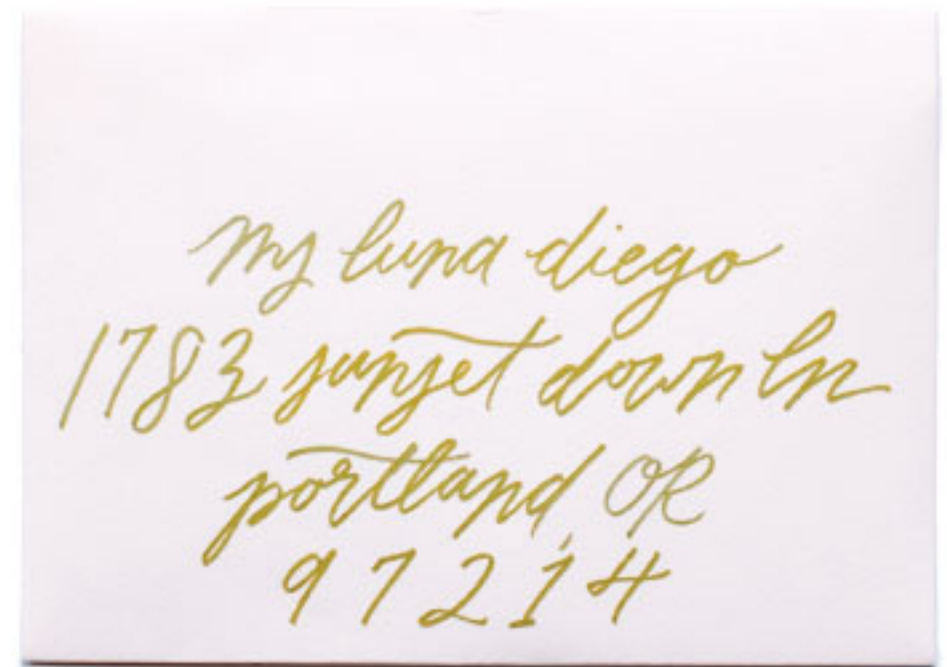

STYLE 2 - only available in black and matte gold

STYLE 3 - WATERCOLOR